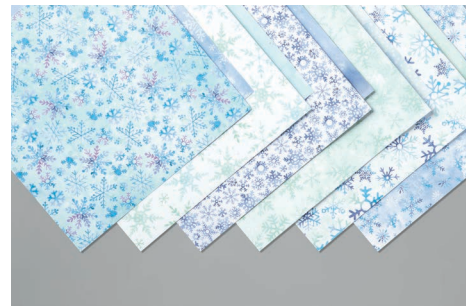

**SNOWFLAKE SPLENDOR
DESIGNER SERIES PAPER**
153512 | pg: 37 (A-D) | ~~$11.50~~ $9.78