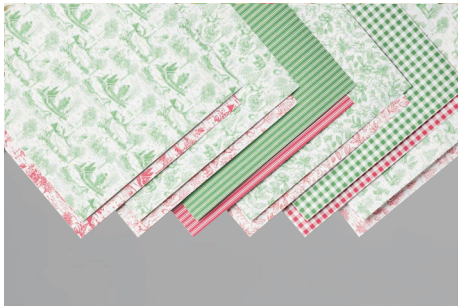

TOILE TIDINGS DESIGNER SERIES PAPER
150432 | pg: 34 (A-D) | ~~$11.50~~ $9.78